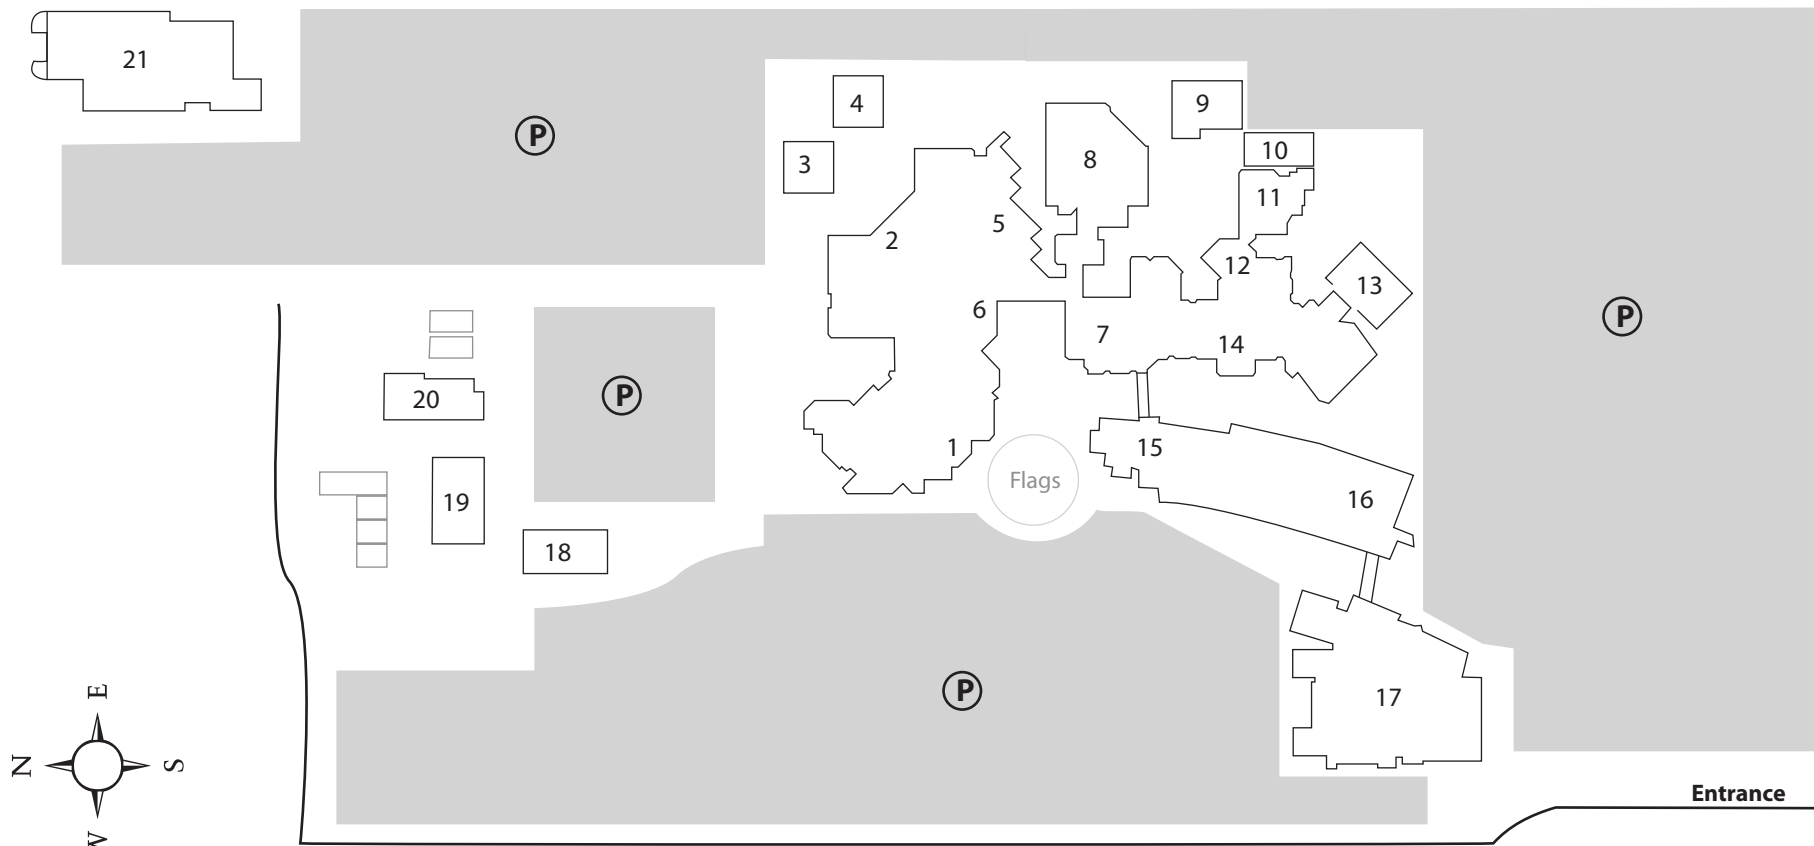

# Cheyenne Campus

3200 E. Cheyenne  
 North Las Vegas, NV 89030  
 651-4000

Nellis Blvd. 2.5 miles ↑

Gowan Avenue

Cheyenne Avenue

**(P)** = PARKING

Entrance

15  
 1 mile ↓

- |   |  |   |   |
|---|--|---|---|
| 1. Art Gallery, Nicholas J. Horn Theatre                | 7. Bookstore   | 13. Gym   | 17. Morse Arberry Jr. Telecommunications Building |
| 2. Ground Level: Automotive<br>Second Level: Art Studio | 8. Ground Level: Student Services<br>Second Level: Library | 14. Writing Center  | 18. Modular Buildings                             |
| 3. Automotive   | 9. Child Care  | 15. Ground Level: Russell's Restaurant<br>Second Level: Campus Administration | 19. Police Department                             |
| 4. Automotive   | 10. Observatory  | 16. Ground Level: Culinary & Gaming Area<br>Second Level: Computer Lab        | 20. Financial/Budget Services                     |
| 5. Cafeteria & Student Lounge                           | 11. Child Development Complex                              |   | 21. Transportation Technology Building            |
| 6. Little Theater                                       | 12. Planetarium  |   |   |