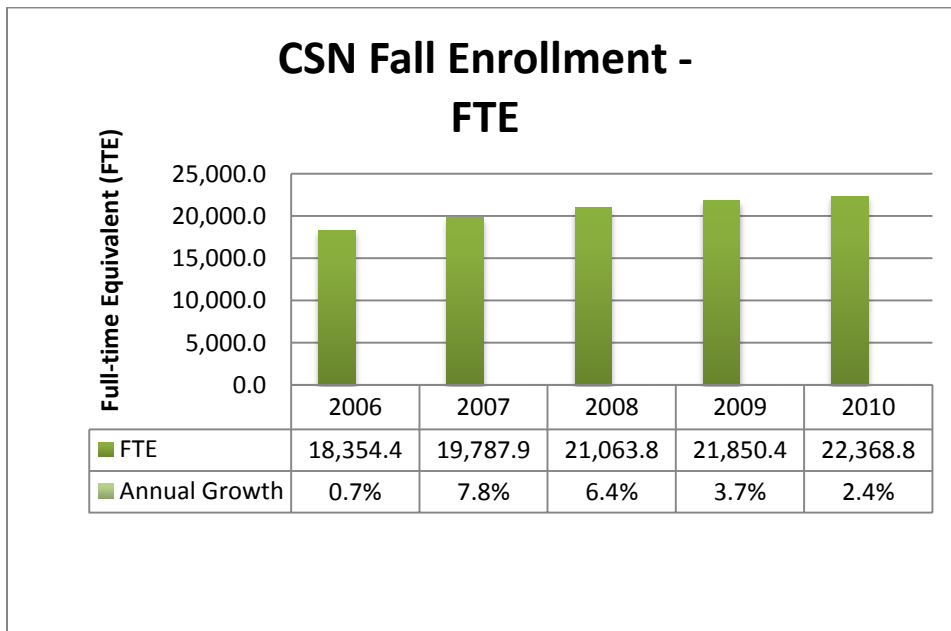

College of Southern Nevada Fall Enrollment Five-Year Trends (2006-2010)

HEADCOUNT

FTE (FULL-TIME EQUIVALENT)

ENROLLMENT BY CAMPUS - FTE

ONLINE/DISTANCE EDUCATION ENROLLMENT – FTE

HEADCOUNT BY ETHNICITY

ENROLLMENT AND SECTIONS OFFERED