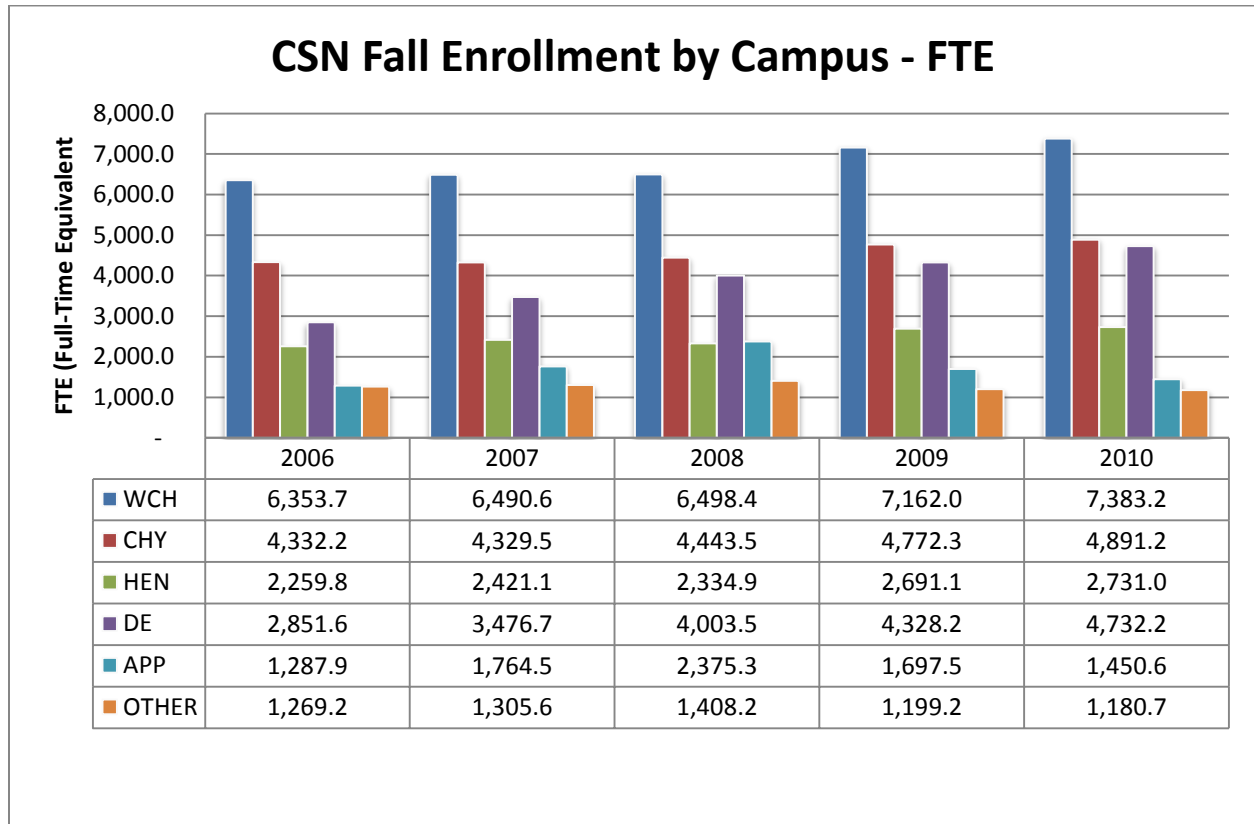

College of Southern Nevada Fall Enrollment Five-Year Trends (2006-2010)

HEADCOUNT

FTE (FULL-TIME EQUIVALENT)

ENROLLMENT BY CAMPUS - FTE

ONLINE/DISTANCE EDUCATION ENROLLMENT – FTE

HEADCOUNT BY ETHNICITY

ENROLLMENT AND SECTIONS OFFERED