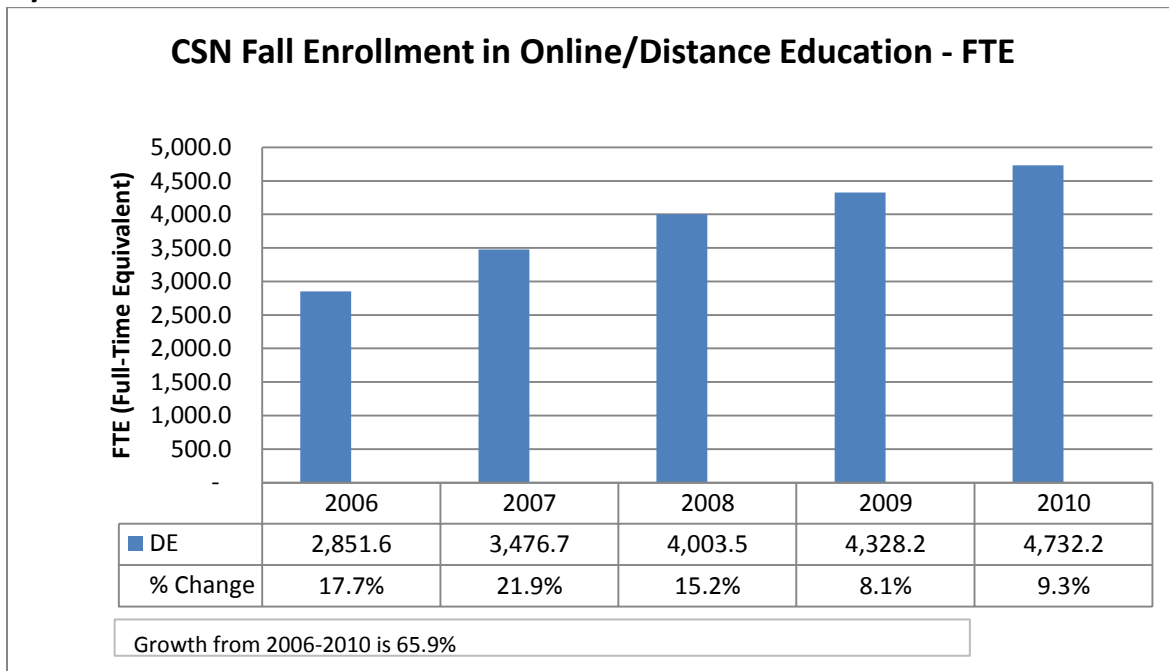

College of Southern Nevada Fall Enrollment Five-Year Trends (2006-2010)

HEADCOUNT

FTE (FULL-TIME EQUIVALENT)

ENROLLMENT BY CAMPUS - FTE

ONLINE/DISTANCE EDUCATION ENROLLMENT – FTE

HEADCOUNT BY ETHNICITY

ENROLLMENT AND SECTIONS OFFERED