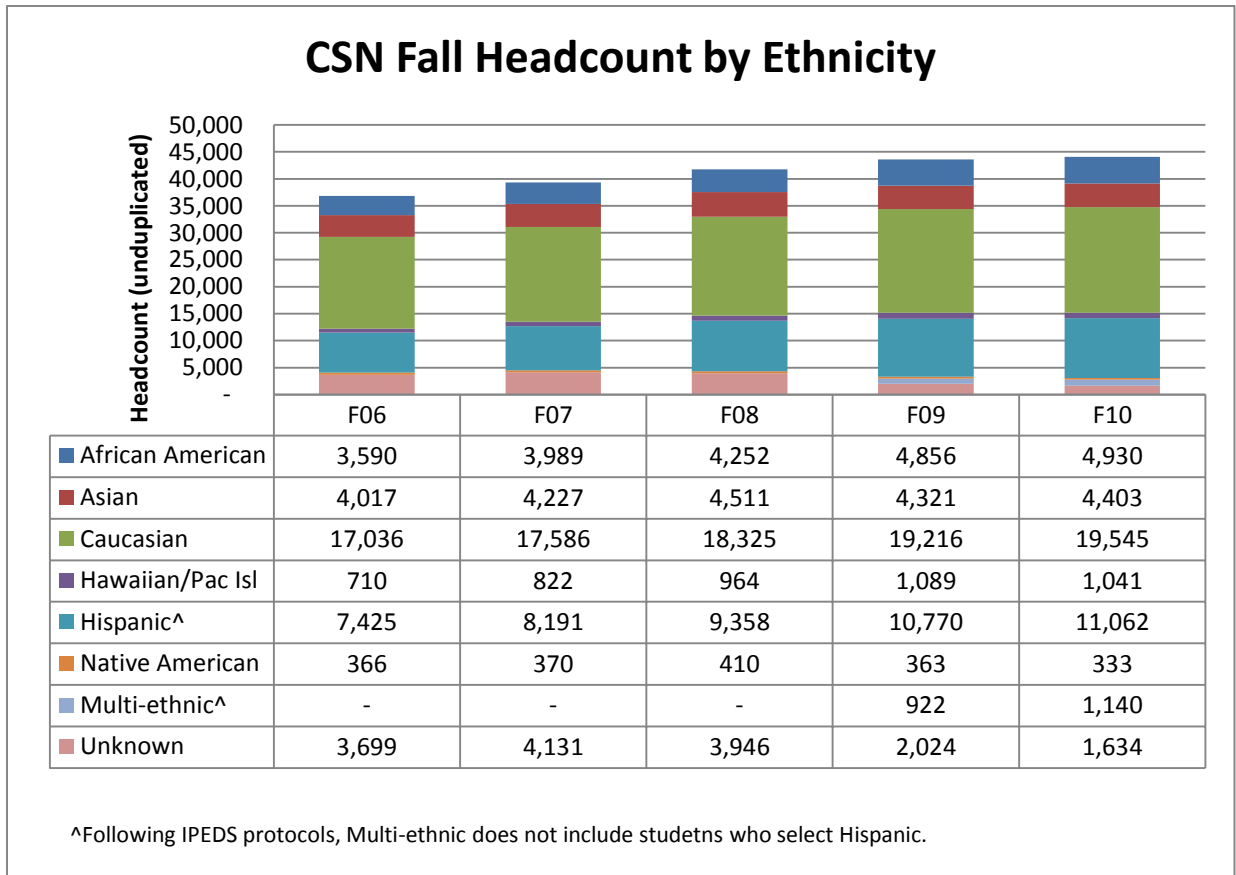

College of Southern Nevada Fall Enrollment Five-Year Trends (2006-2010)

HEADCOUNT

FTE (FULL-TIME EQUIVALENT)

ENROLLMENT BY CAMPUS - FTE

ONLINE/DISTANCE EDUCATION ENROLLMENT – FTE

HEADCOUNT BY ETHNICITY

ENROLLMENT AND SECTIONS OFFERED