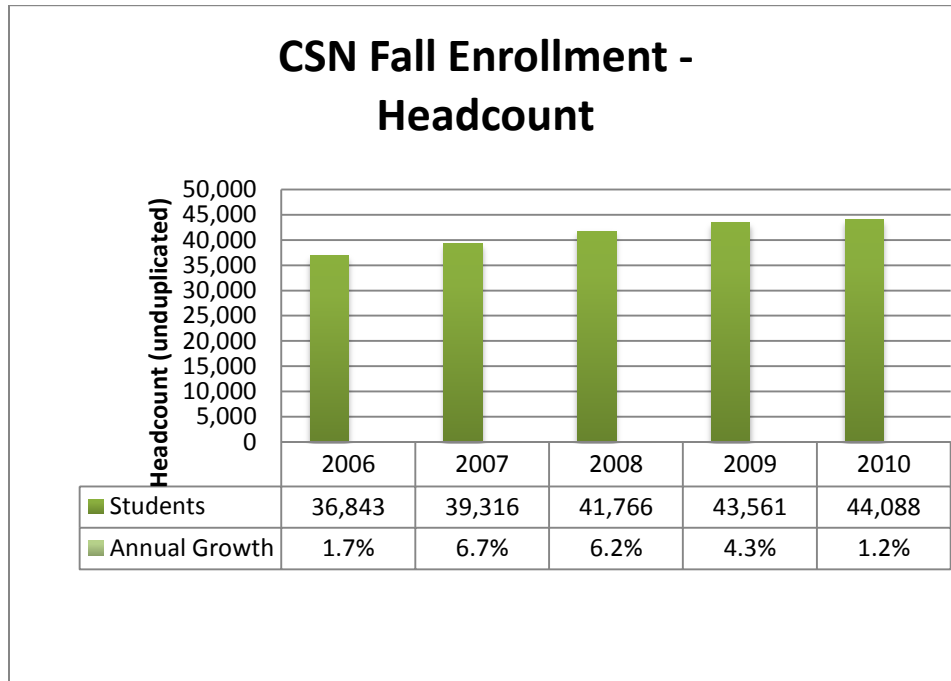

College of Southern Nevada Fall Enrollment Five-Year Trends (2006-2010)

HEADCOUNT

FTE (FULL-TIME EQUIVALENT)

ENROLLMENT BY CAMPUS - FTE

ONLINE/DISTANCE EDUCATION ENROLLMENT – FTE

HEADCOUNT BY ETHNICITY

ENROLLMENT AND SECTIONS OFFERED